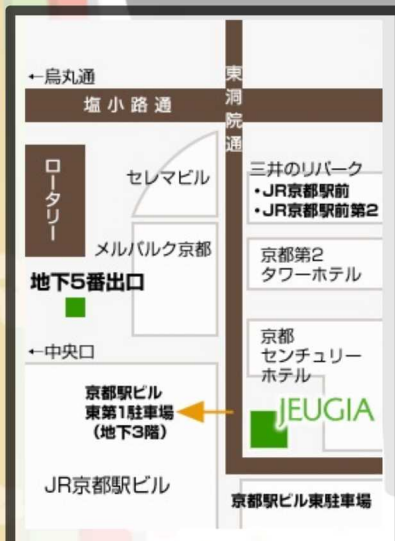

Music Studio & Piano room rent

and others

—Studio—

A 3~4 Person

Drum
Keyboard
Guitar Amplifier
Bass Amplifier

3,100 yen / 1 hour

B over 10 Person

Drum
Keyboard
Electric Piano
Guitar Amplifier
Bass Amplifier

4,150 yen / 1 hour

C 7~8 Person

Drum
Keyboard
Electric Piano
Guitar Amplifier
Bass Amplifier

3,600 yen / 1 hour

※The price includes tax .

—Piano room—

♣Grand Piano

1,296 yen / 30 minute

♣Electric Piano

1,080 yen / 30 minute

—Drums—

1,080 yen / 30 minute

※The Price of Piano ,Drum
Room is per person.

- ※ Lessons will be prioritized. You will be informed of the time you are not using for lessons.
- ※ When booking, please tell us the number of people you use, the musical instruments you use (in case of bringing in instruments as well), the time of use.
- ※ Maximum usage time at the time of reservation is limited to 2 hours. It is possible to extend according to availability on the day.
- ※ In the waiting room, students are entering and leaving, so please do not talk loudly, eat and drink.